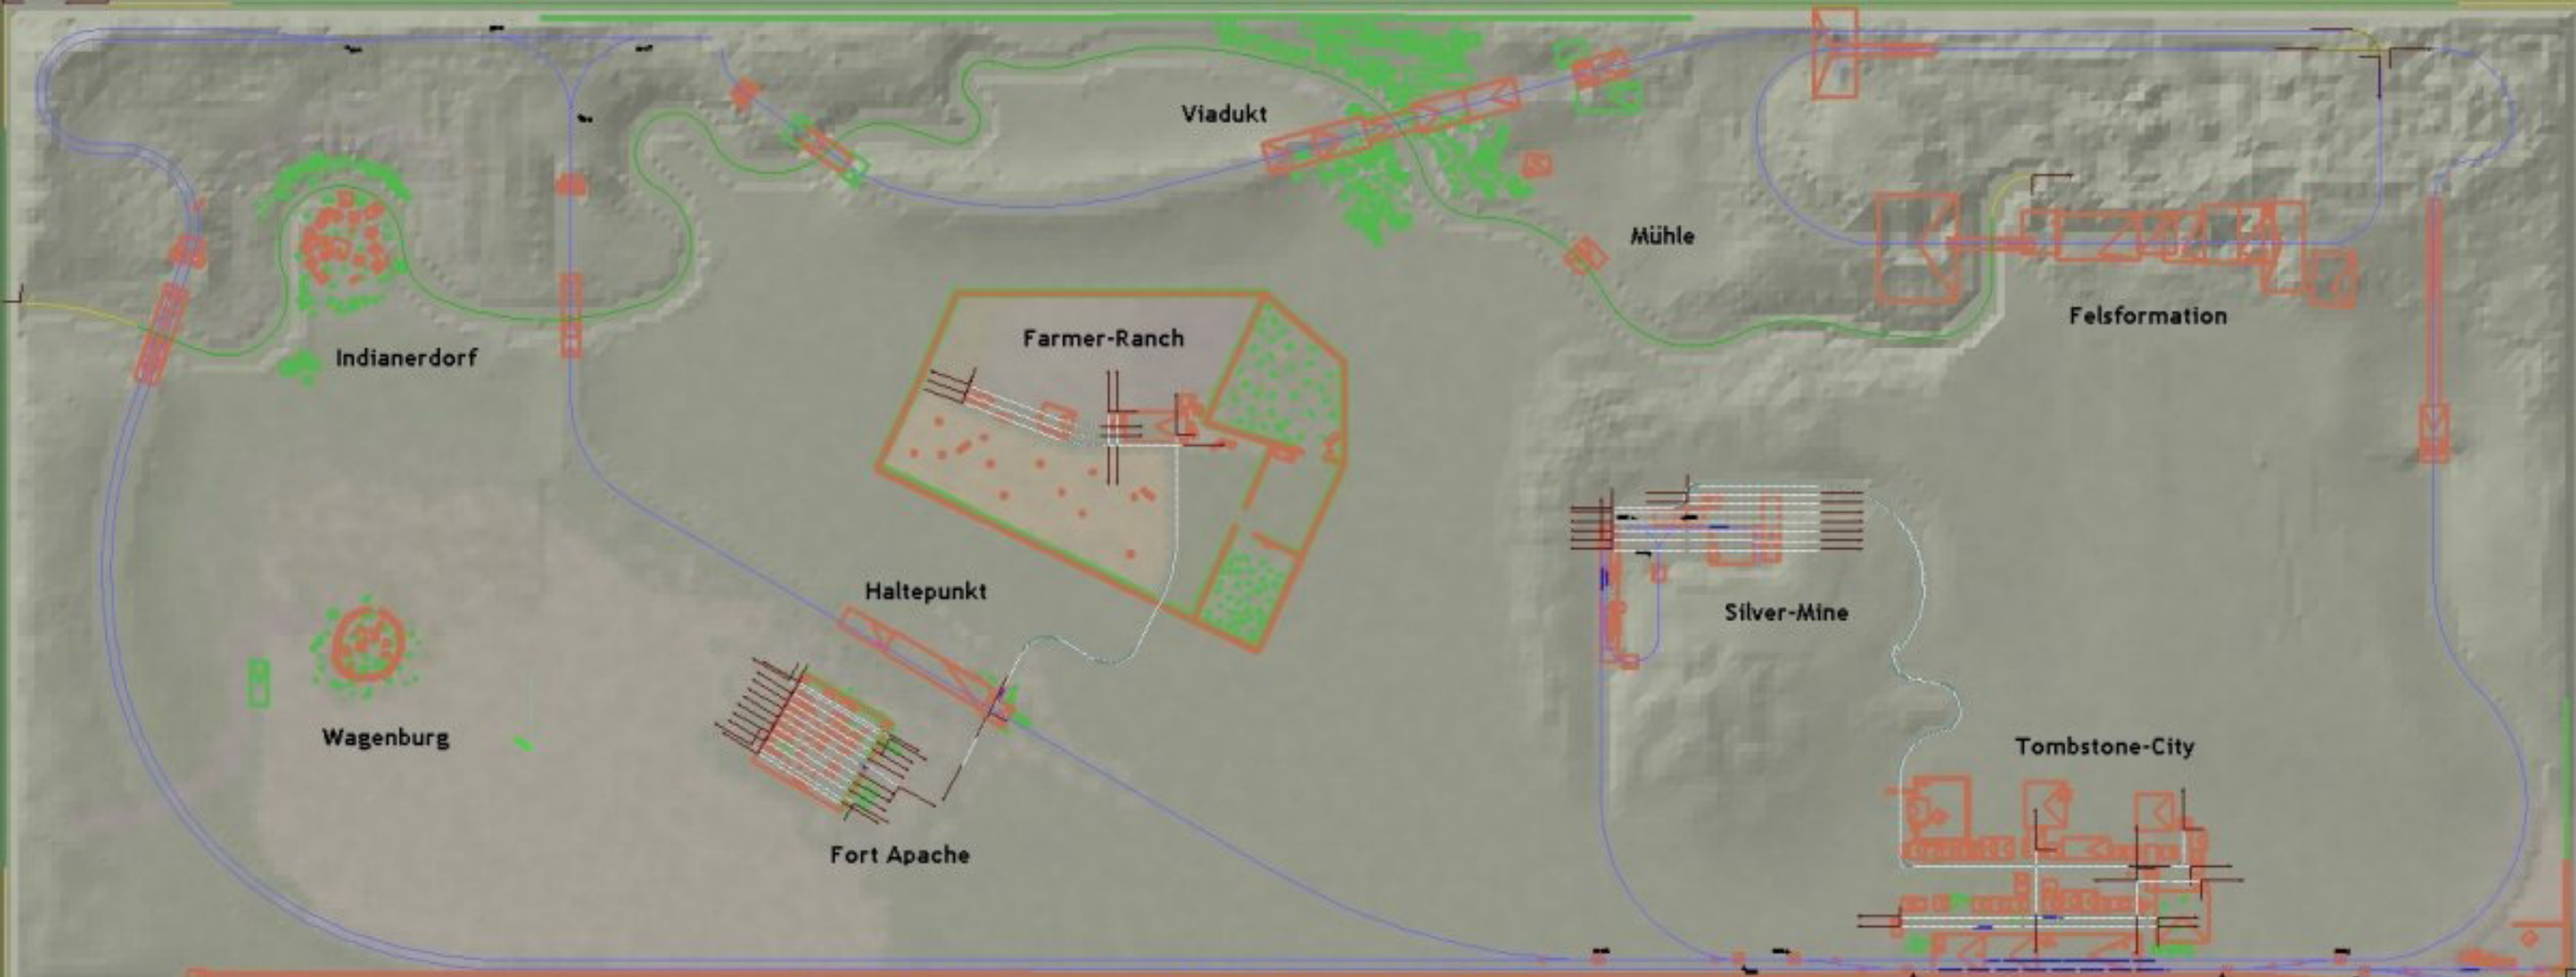

Westernstadt
TOMBSTONE . . .

Amerika-Anlage "Tombstone-City" 1,25 Km x 0,5 Km Epoche 1

WESTERN PARK SALOON

WATCH MAKER

CITIZEN BANK

CITY HALL

DENTIST

Marshall

WINE

DR. MORTIMER

DOCTOR

SALOON

PIONEER SALOON

FREUND & Bro.

GUN
POWDER
AMMUNITION
MADE TO ORDER
REPAIRING

DRUGS &
CHEMICALS

PHARMACY

Scott's
&
Bennett's
PHARMACY

GRAND HOTEL

CITY HALL
Tombstone

SANTA FE

Grain mill

Smits
Flour

WILD WEST SHOW

Undertaker

BARBER SHOP

Tombstone

FORT ADAM

WATCH
MAHER

CITIZEN
BANK

ROCKY MOUNTAIN
STAR

Marshall